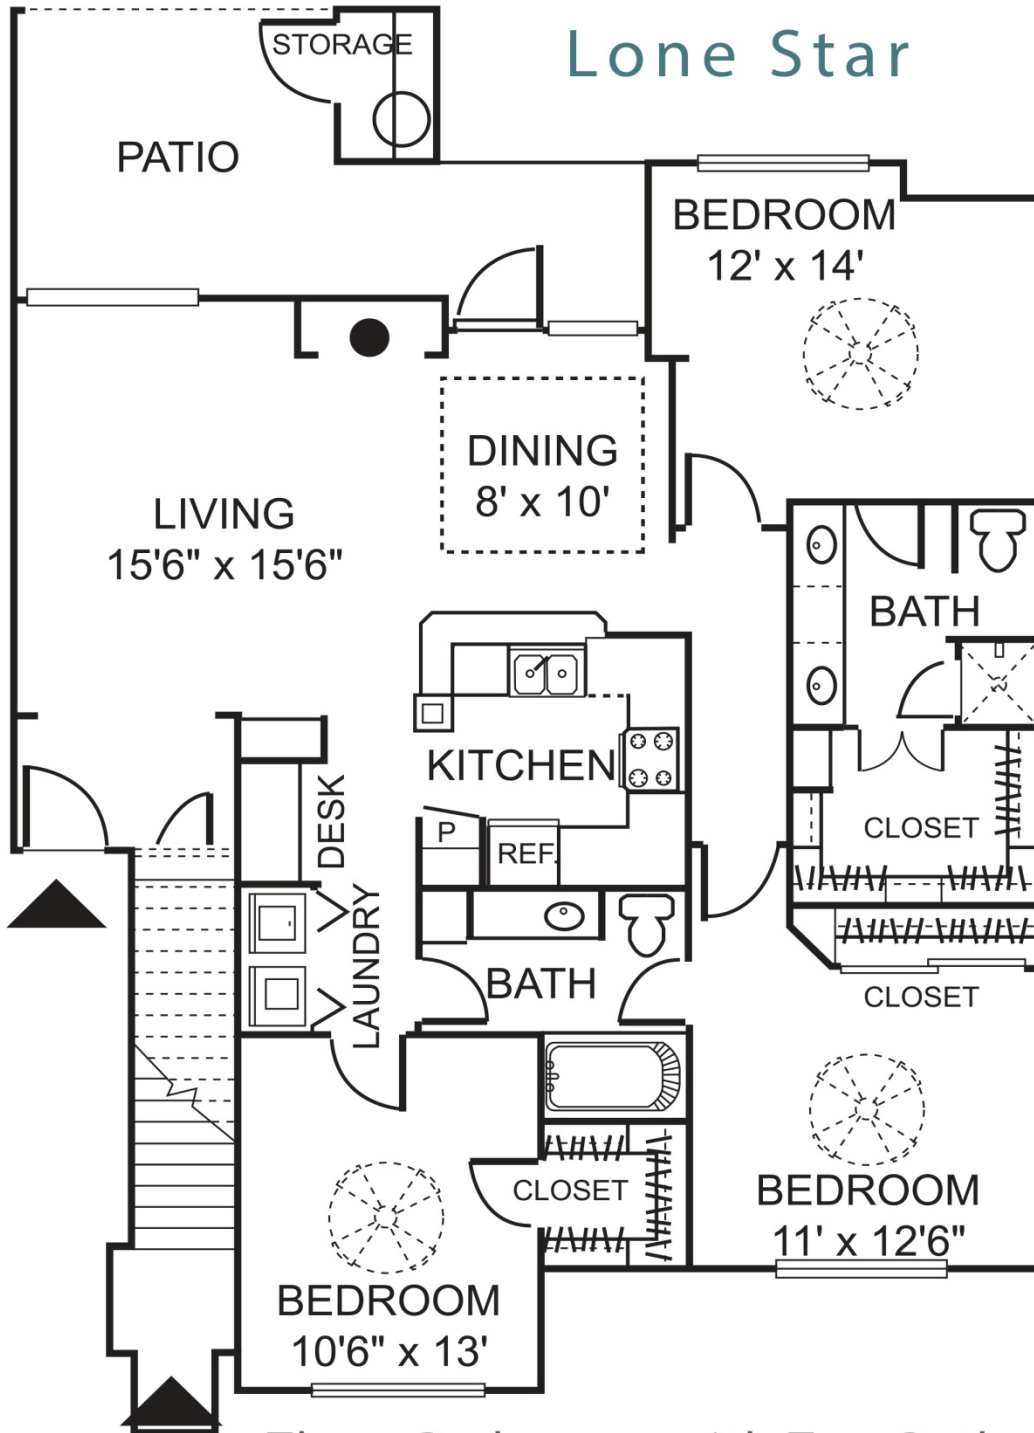

# ROCKING HORSE RANCH

Three Bedrooms with Two Baths  
1330 square feet