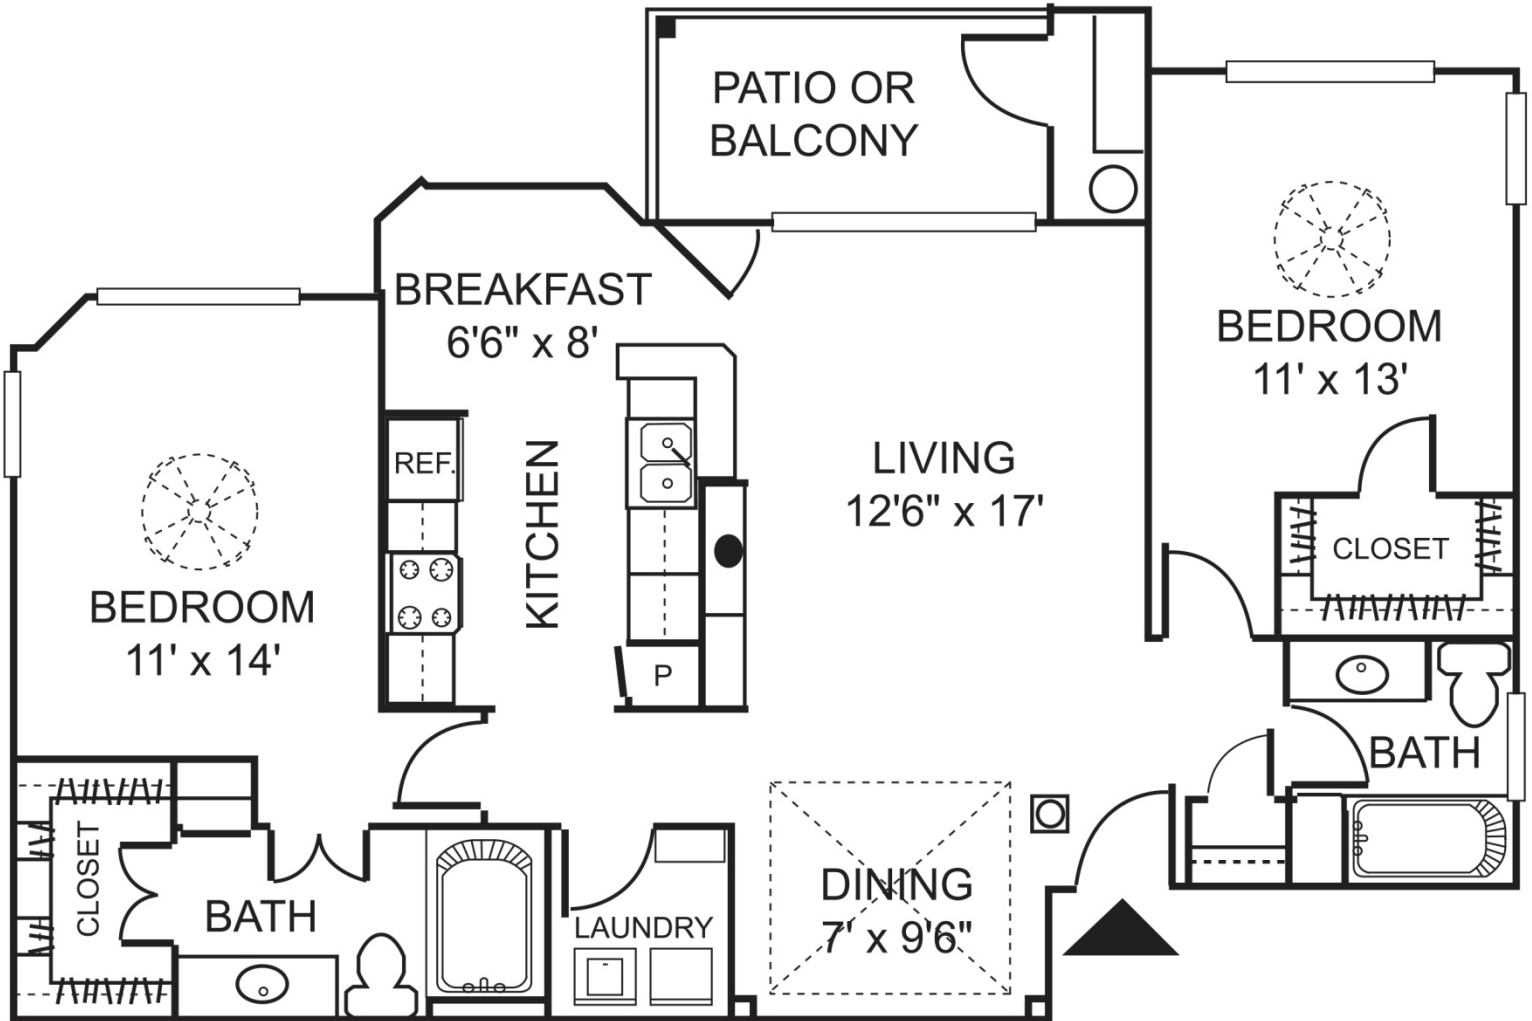

ROCKING HORSE
RANCH

Colorado

Two Bedrooms with Two Baths

1115 square feet