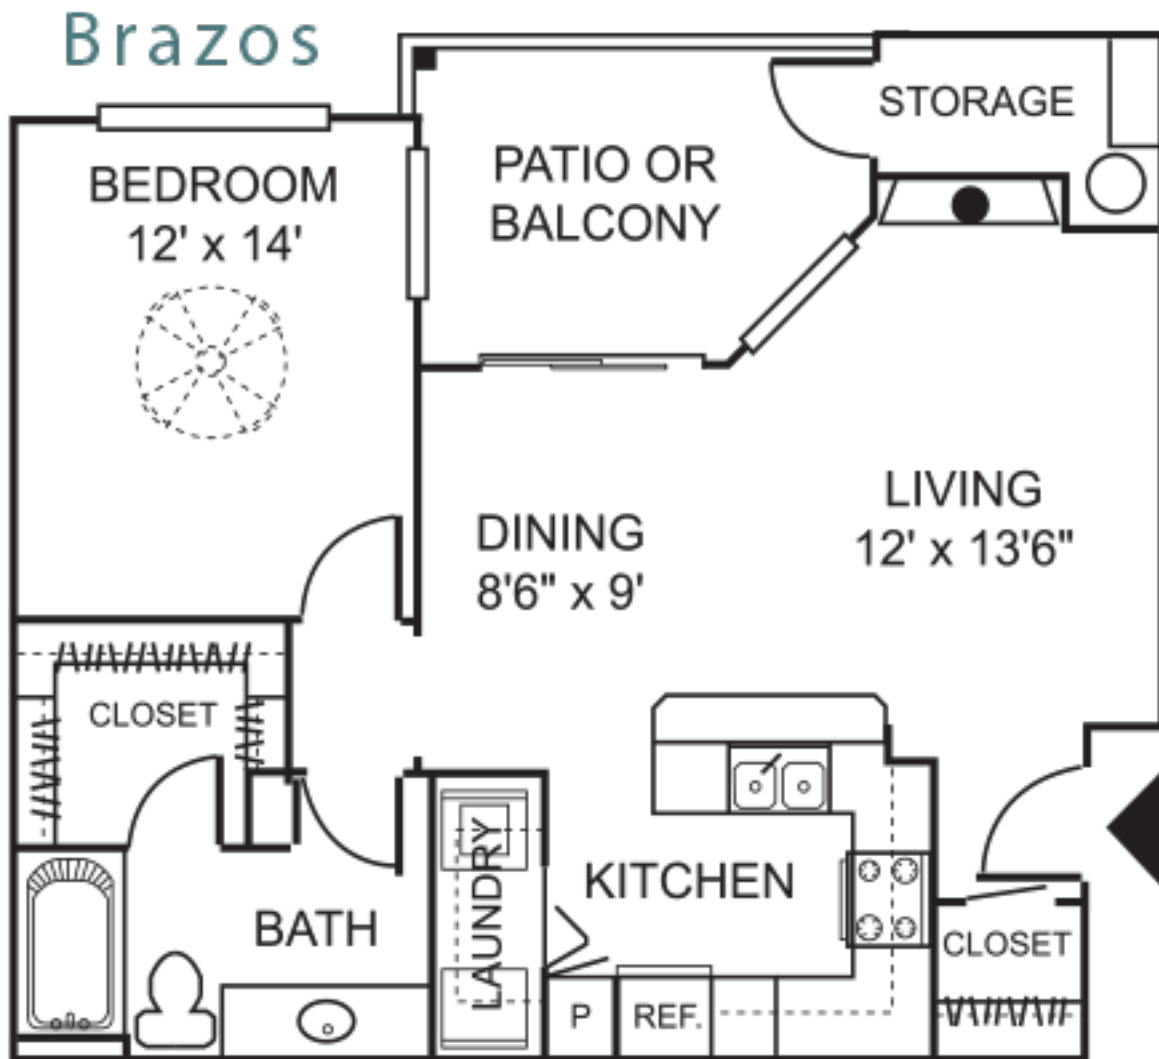

ROCKING HORSE
RANCH

One Bedroom with One Bath
720 square feet