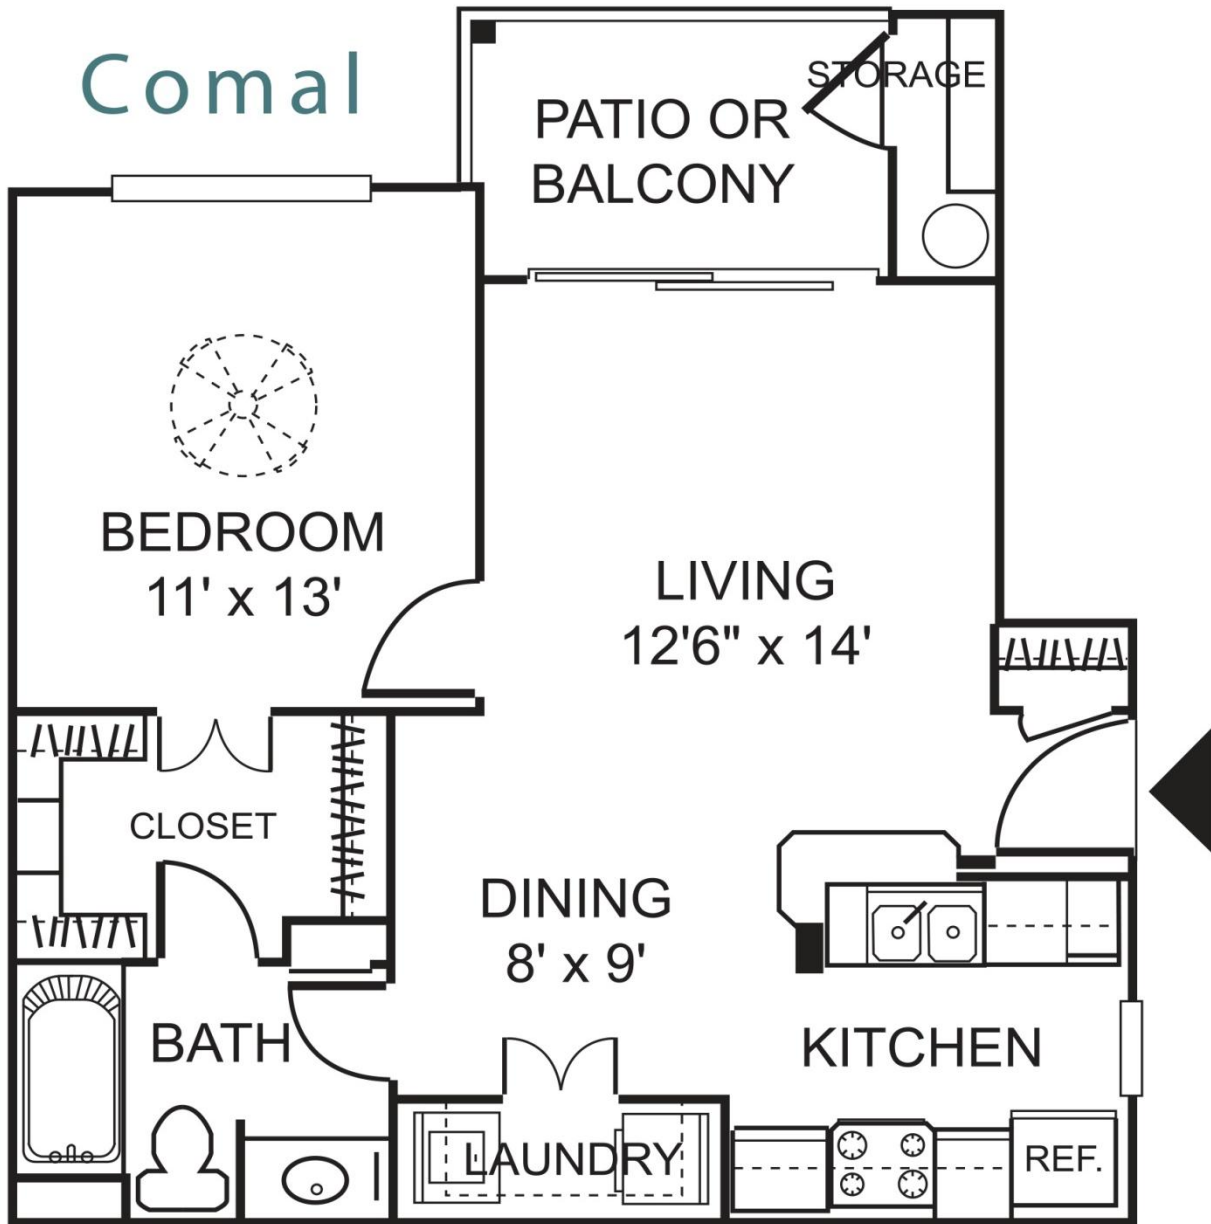

ROCKING HORSE
RANCH

One Bedroom with One Bath

622 square feet